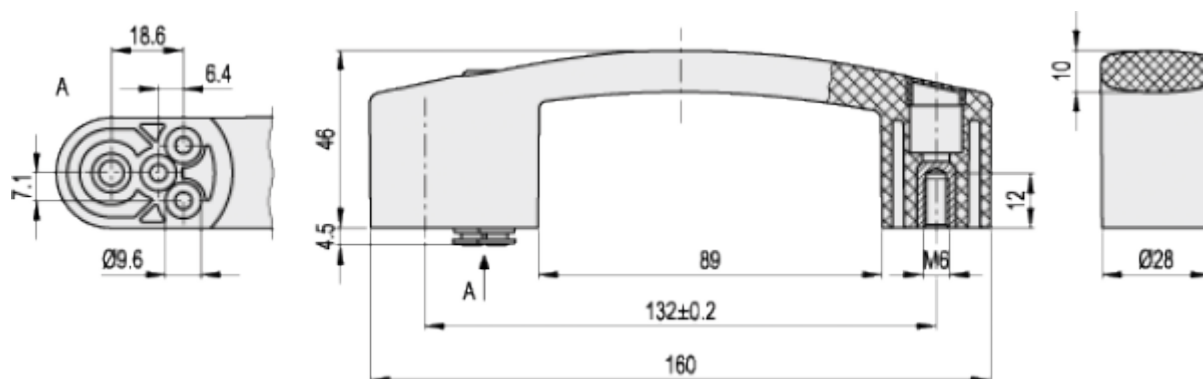

Data Sheet

Article number: 23052606031

Description: E+G Handle with pneumatic drive
EBR.150-PN-3/2-NC

Measures

Description = EBR.150-PN-3/2-NC